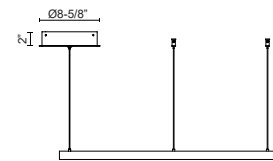

Side Canopy Option