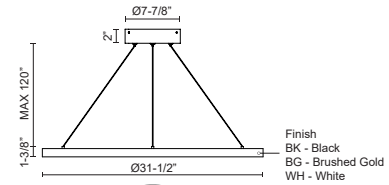

CERCHIO PD87132

PENDANTS

PROJECT

PD87132-BG
Brushed Gold

PD87132-BK
Black

PD87132-WH
White

SPECIFICATION DETAILS

Fixture Dimensions	D31-1/2" x H1-3/8"
Light Source	LED with DC Driver
Wattage	64W
Total Lumens	4700lm
Delivered Lumens	BG-1920lm*; BK-1920lm*; WH-2585lm;
Voltage	120V
Color Temperature	3000K
CRI (Ra)	90CRI
Optional Color Temps	2700K - 5000K Available, Minimum Order Quantities Apply
LED Rated Life	50,000 hours
Dimming	100% - 10%, TRIAC or ELV Dimmer (Not Included)
Diffuser Details	Frosted Silicone Diffuser
Adjustable	Yes
Wire Length	120" Max
Wire Type	BG - Black Wire; BK - Black Wire; WH - Clear Wire;
Minimum Hang Height	16"
Sloped Ceiling Adaptable	Yes
Location	Dry
Illumination Direction	Downlight
Canopy Dimensions	D8-5/8" x H2"
Paint Finish	BG01(Canopy); BG02(Fixture Body); BK02; WH02;

* For custom options, consult factory for details.

* For warranty information, please visit www.kuzcolighting.com/warranty

DESCRIPTION

Extruded and rolled aluminum with rectangular profile. Flush silicone diffuser. Matte powder-coated finish. Down light. Duo canopy mounting style