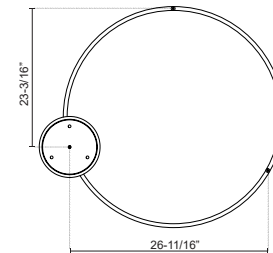

Side Canopy Option